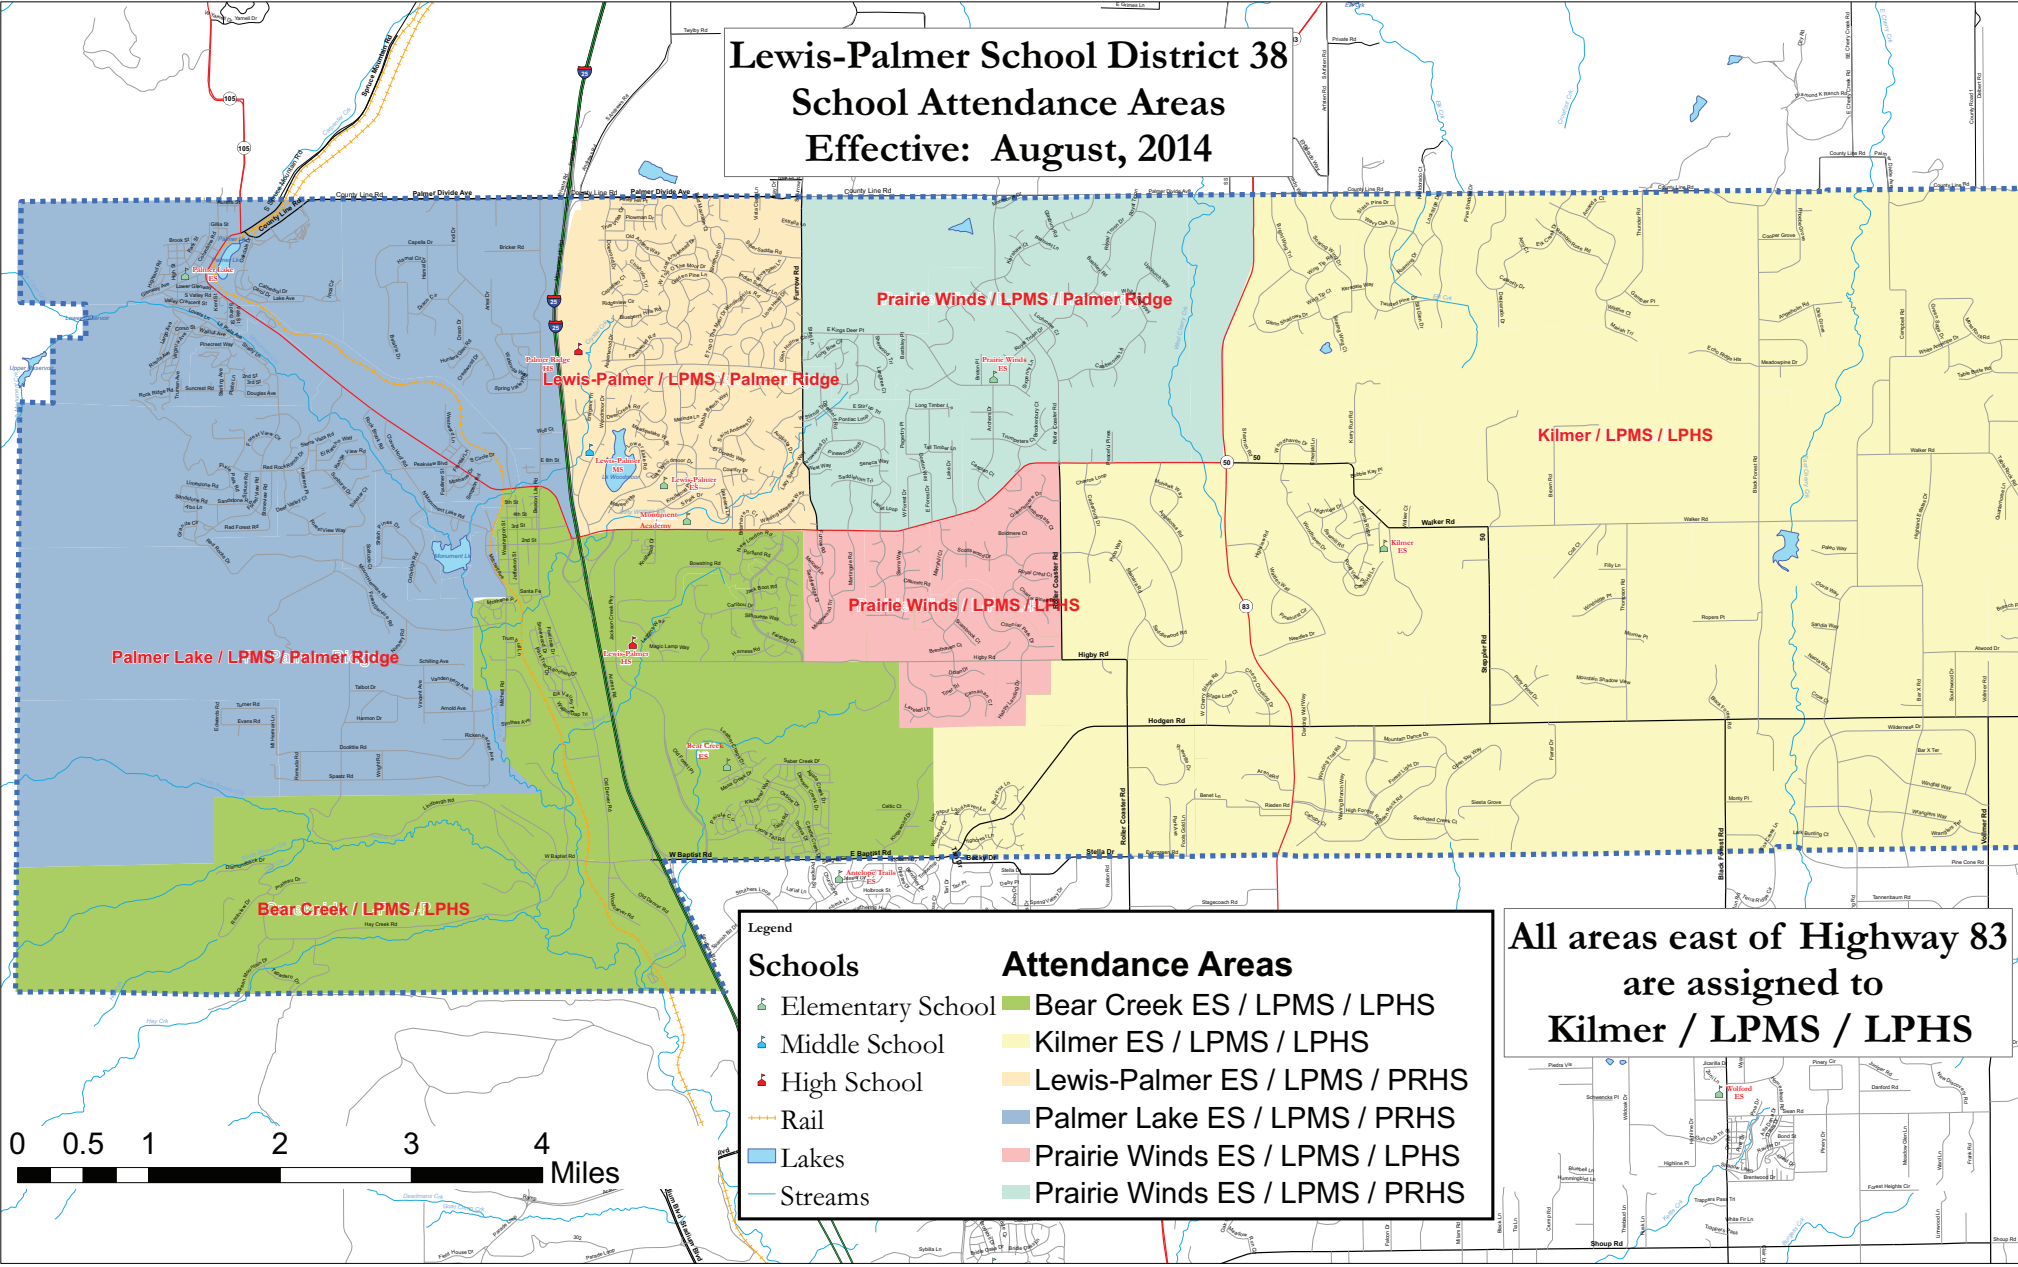

Lewis-Palmer School District 38

School Attendance Areas

Effective: August, 2014

Palmer Lake / LPMS / Palmer Ridge

Lewis-Palmer / LPMS / Palmer Ridge

Prairie Winds / LPMS / Palmer Ridge

Prairie Winds / LPMS / LPHS

Kilmer / LPMS / LPHS

Bear Creek / LPMS / LPHS

Legend

Schools

- Elementary School
- Middle School
- High School
- Rail
- Lakes
- Streams

Attendance Areas

- Bear Creek ES / LPMS / LPHS
- Kilmer ES / LPMS / LPHS
- Lewis-Palmer ES / LPMS / PRHS
- Palmer Lake ES / LPMS / PRHS
- Prairie Winds ES / LPMS / LPHS
- Prairie Winds ES / LPMS / PRHS

All areas east of Highway 83
are assigned to
Kilmer / LPMS / LPHS