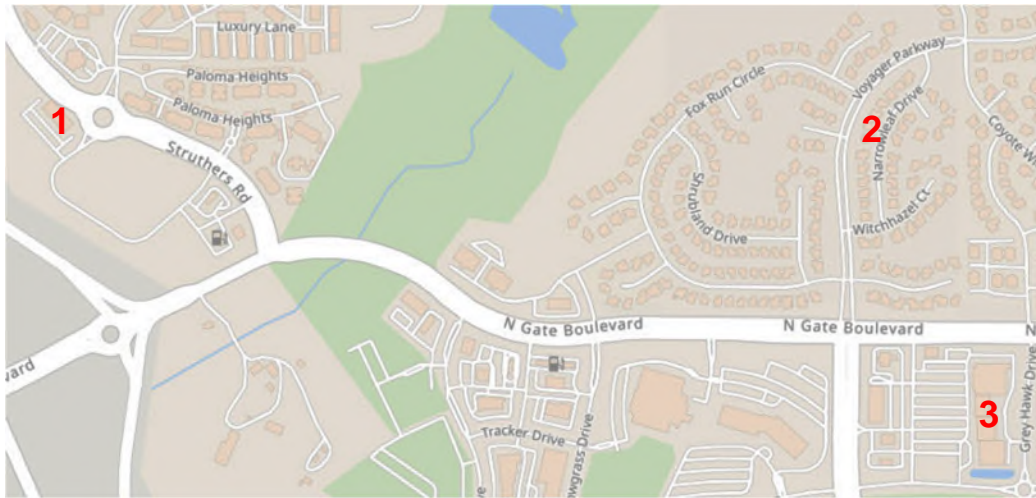

### NW Monument map

## SE Monument Stacks

1. Monument Fire Dept  
Edward Jones  
TriView Metro District  
Advanced Dental & Implant Center
2. Postal Annex  
Remax Properties
3. Optum Medical
4. Eagle Wine & Spirits

5. Monument Dentists  
Noel Relief Centers
6. Fairfield Inn
7. Donala Water and Sanitation District
8. Monument Fire Station
9. Woodcarver Properties

## North Gate and Black Forest Stacks

### North Gate map