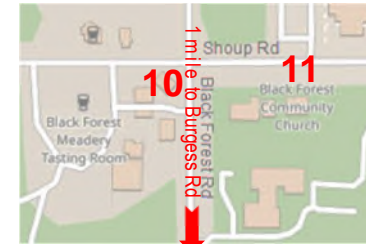

Black Forest map