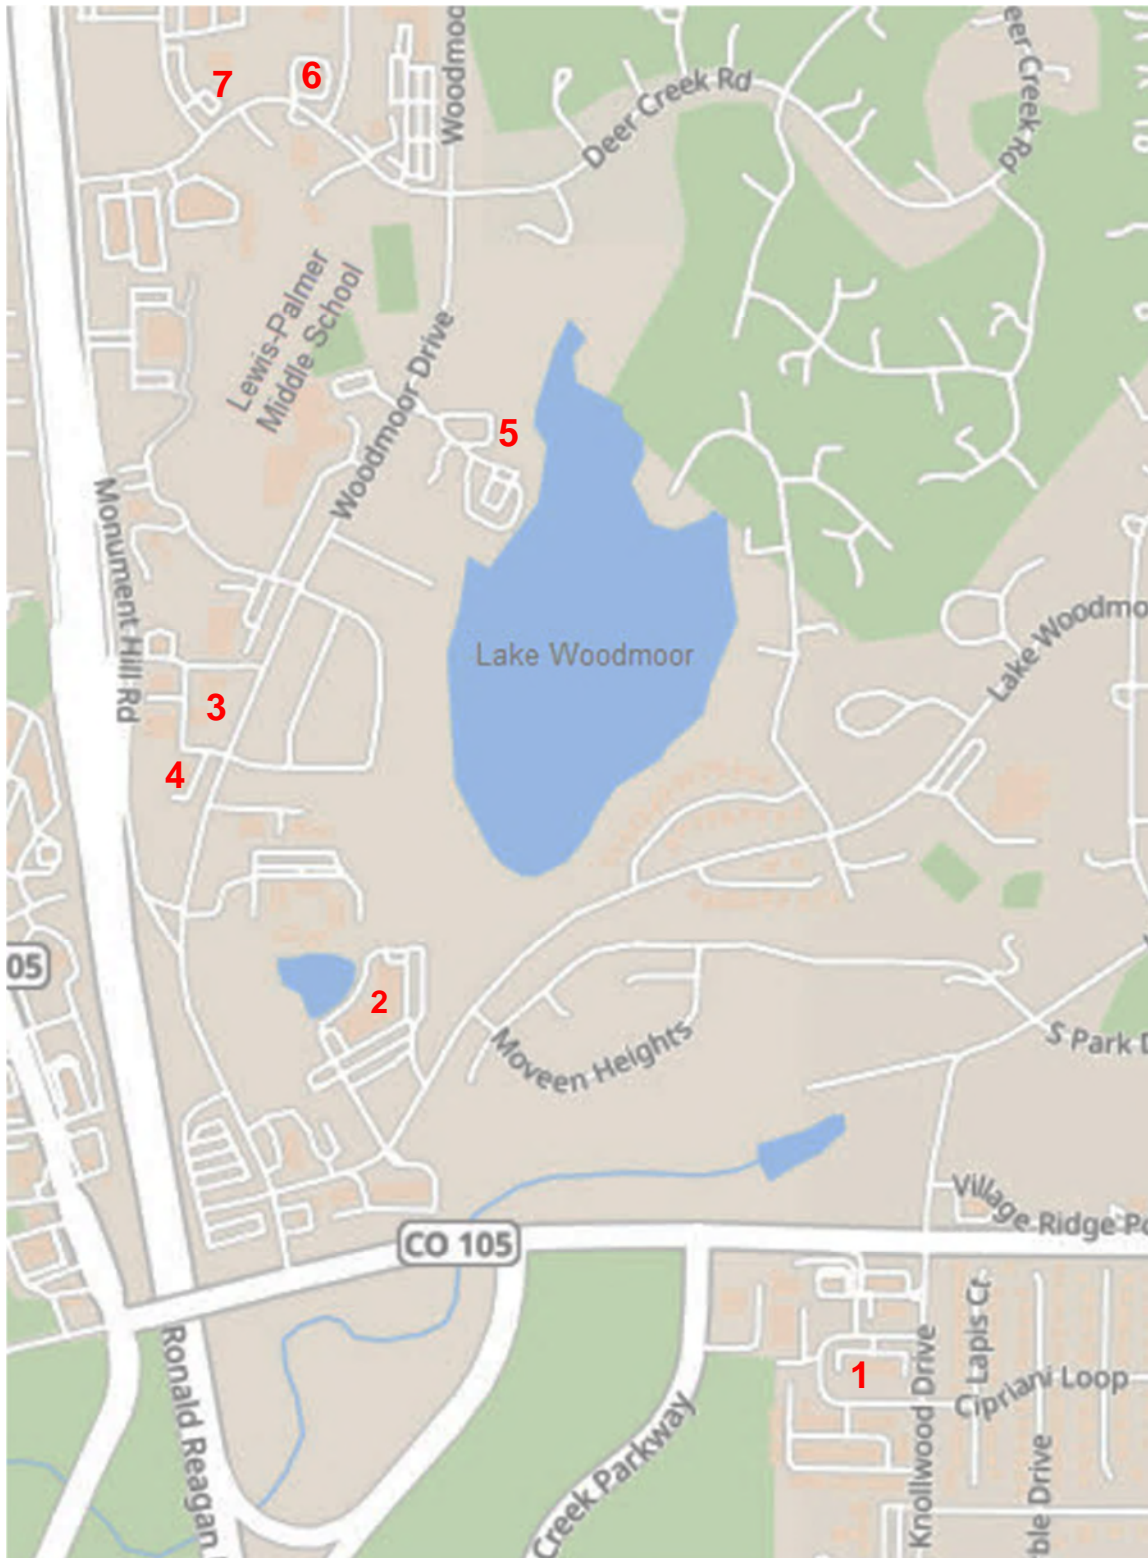

NE Monument Stacks

1. Back East Bar & Grill
2. Wesley Owens Coffee
  Pikes Peak Brewing Co
  Monument Library
3. Hamula Orthodontics
  Monument Vision Clinics
4. Tri-Lakes/Lamoureux Dentist
5. Woodmoor Improvement Ass'n
6. Glover Family Medicine
7. Mountain Wellness Dentistry