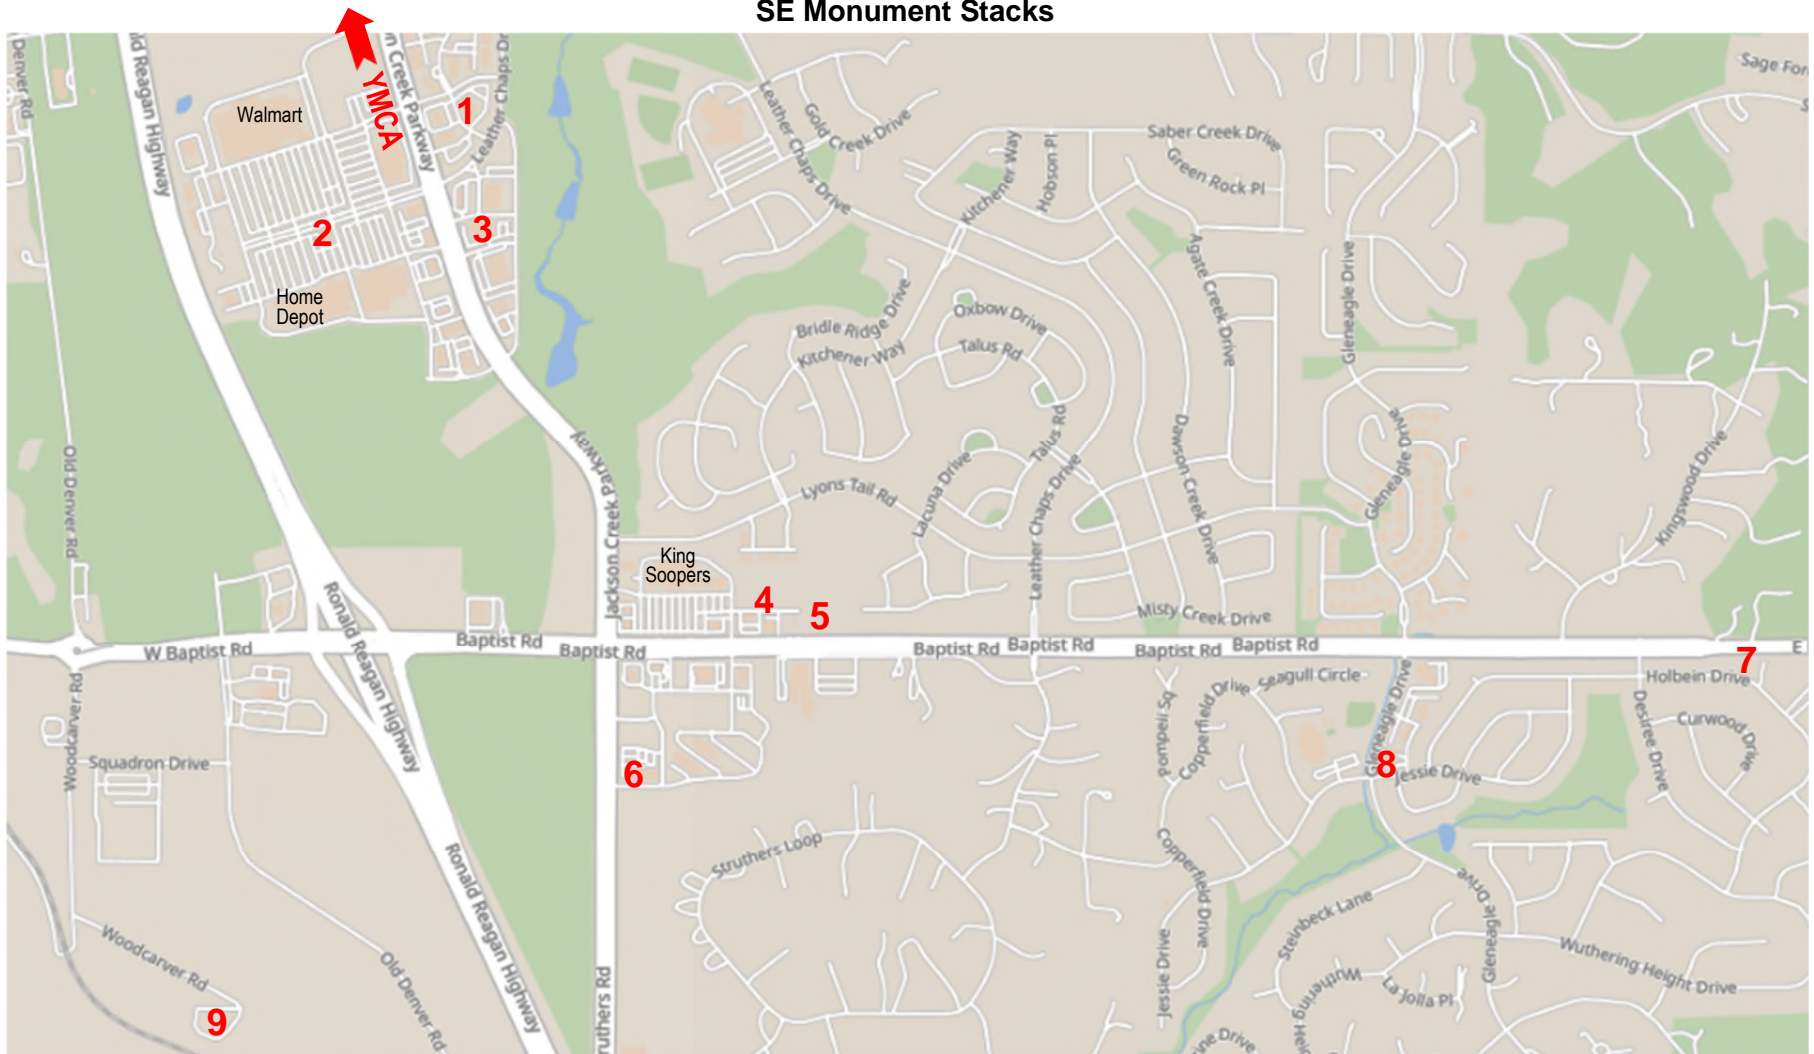

### NW Monument map

5. Johan Hair Studio
6. Vanity Box  
Tri-Lakes Thrift Store
7. McCords Garden Center
8. Monument Town Hall
9. Brooks Brothers Cabinetry
10. A Better Hearing Center
11. Serrano's
12. Broken Bones BBQ
13. Dr Close & Dr O'Neill

### NW Monument map

## SE Monument Stacks

1. Monument Fire Dept  
Edward Jones  
TriView Metro District  
Advanced Dental & Implant Center
2. Postal Annex  
Remax Properties
3. Optum Medical
4. Eagle Wine & Spirits

5. Monument Dentists  
Noel Relief Centers
6. Fairfield Inn
7. Donala Water and Sanitation District
8. Monument Fire Station
9. Woodcarver Properties

### North Gate map

1. My Place Hotel
2. Take a Peak Consignment (residence)
3. Decadent  
Broken Bones BBQ  
Ultimate Karate  
Home Care Assistance  
Postal Annex