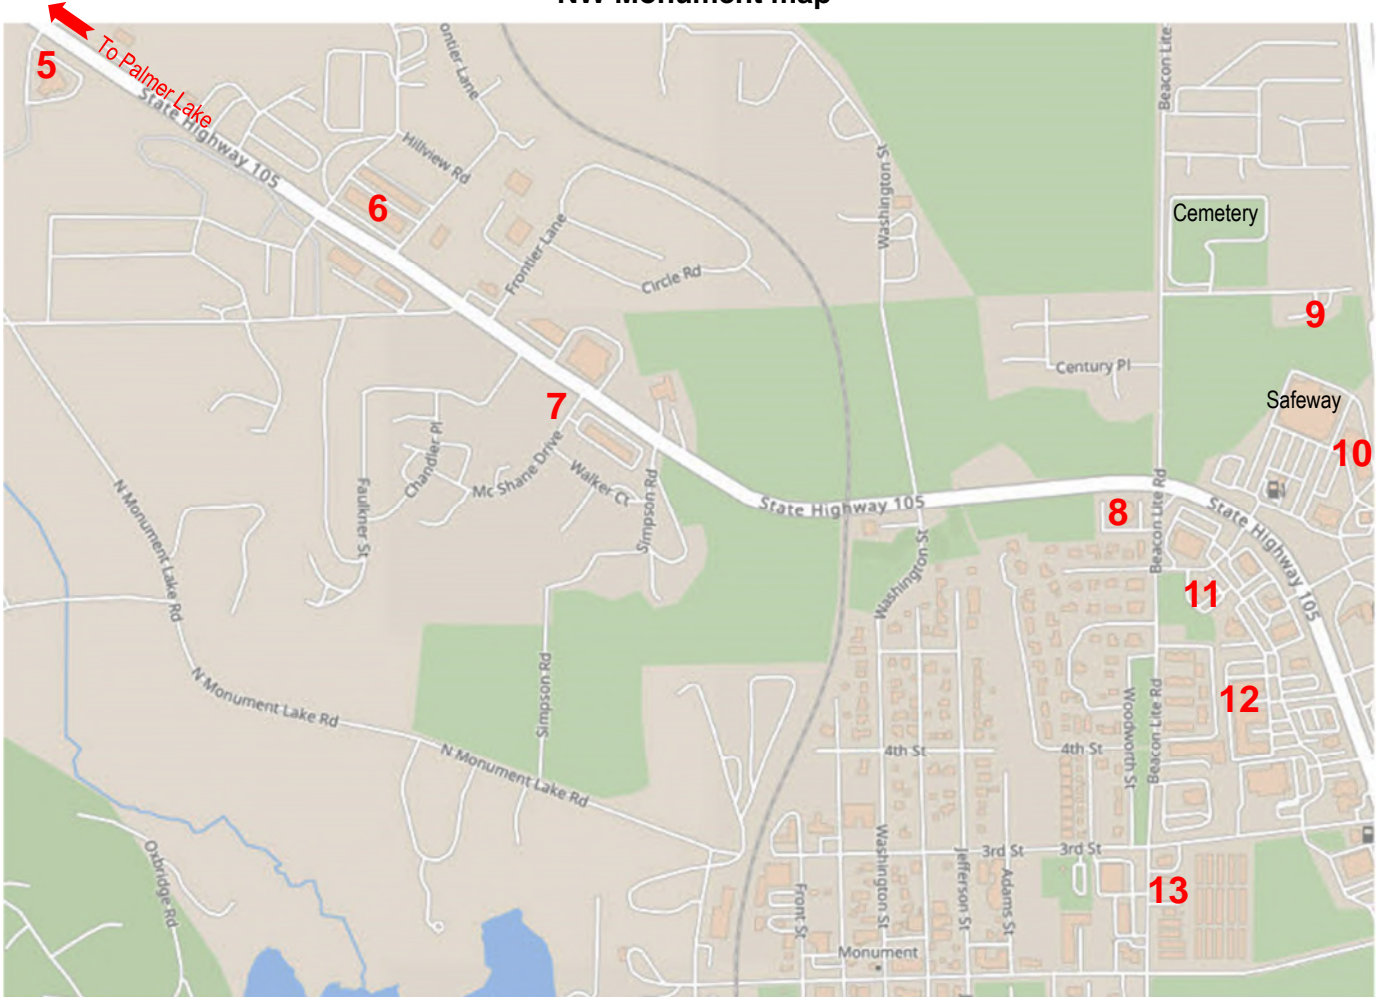

## Palmer Lake and NW Monument Stacks

### Palmer Lake map

### NW Monument map

5. Johan Hair Studio
6. Vanity Box  
Tri-Lakes Thrift Store
7. McCords Garden Center
8. Monument Town Hall
9. Brooks Brothers Cabinetry
10. A Better Hearing Center
11. Serrano's
12. Broken Bones BBQ
13. Dr Close & Dr O'Neill

### NW Monument map